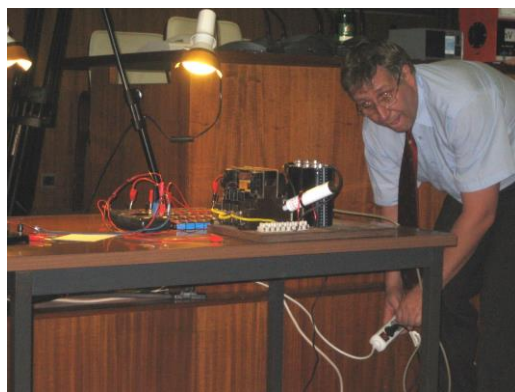

Playful science 1 October 2006 -

Some photos of the national event with , Károly HÄRTLEIN and József VIDAZ, with Zoltan FODOR as interpreter

The Belgian National Steering Committee for SOS
Contact : Arlette Dambremez
Chemin des Noces, 23 B-1410 Waterloo
Tél : 00 32 2 351 22 59 Fax : 00 32 2 351 22 61
e-mail : arlette.dambremez@cfwb.be

The Belgian National Steering Committee for SOS
Contact : Arlette Dambredez
Chemin des Noces, 23 B-1410 Waterloo
Tél : 00 32 2 351 22 59 Fax : 00 32 2 351 22 61
e-mail : arlette.dambredez@cfwb.be

Karoly Härtlein with his spectacular experiment about Eddy currents